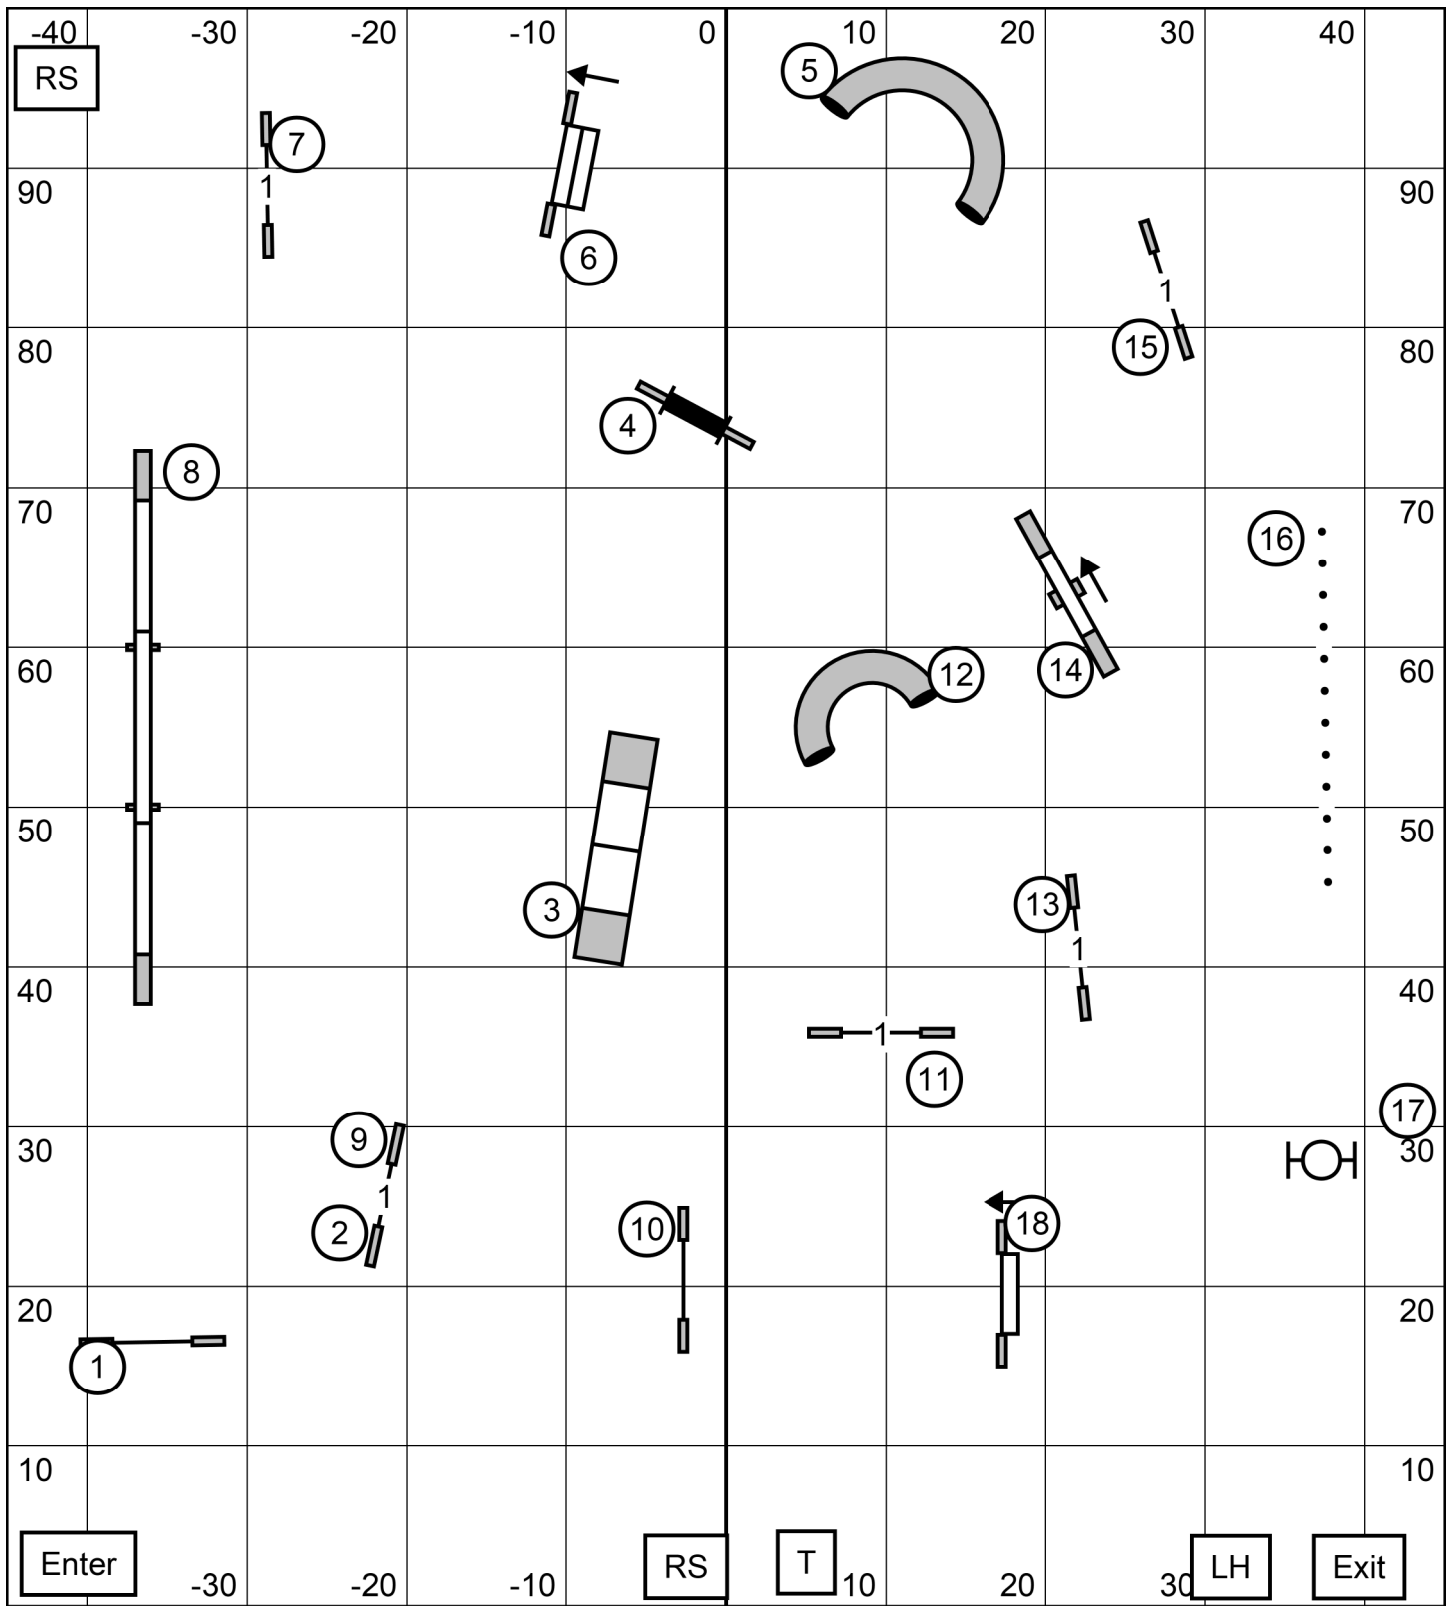

**PREM**

Burlington Obedience Training Club Burlington, VT  
 Inside on Turf Premier STD 7/26/24 C Josling E-Timing

**STD**

**EXC/MST**

Burlington Obedience Training Club Burlington, VT  
 Inside on Turf Exc STD 7/26/24 C Josling E-Timing