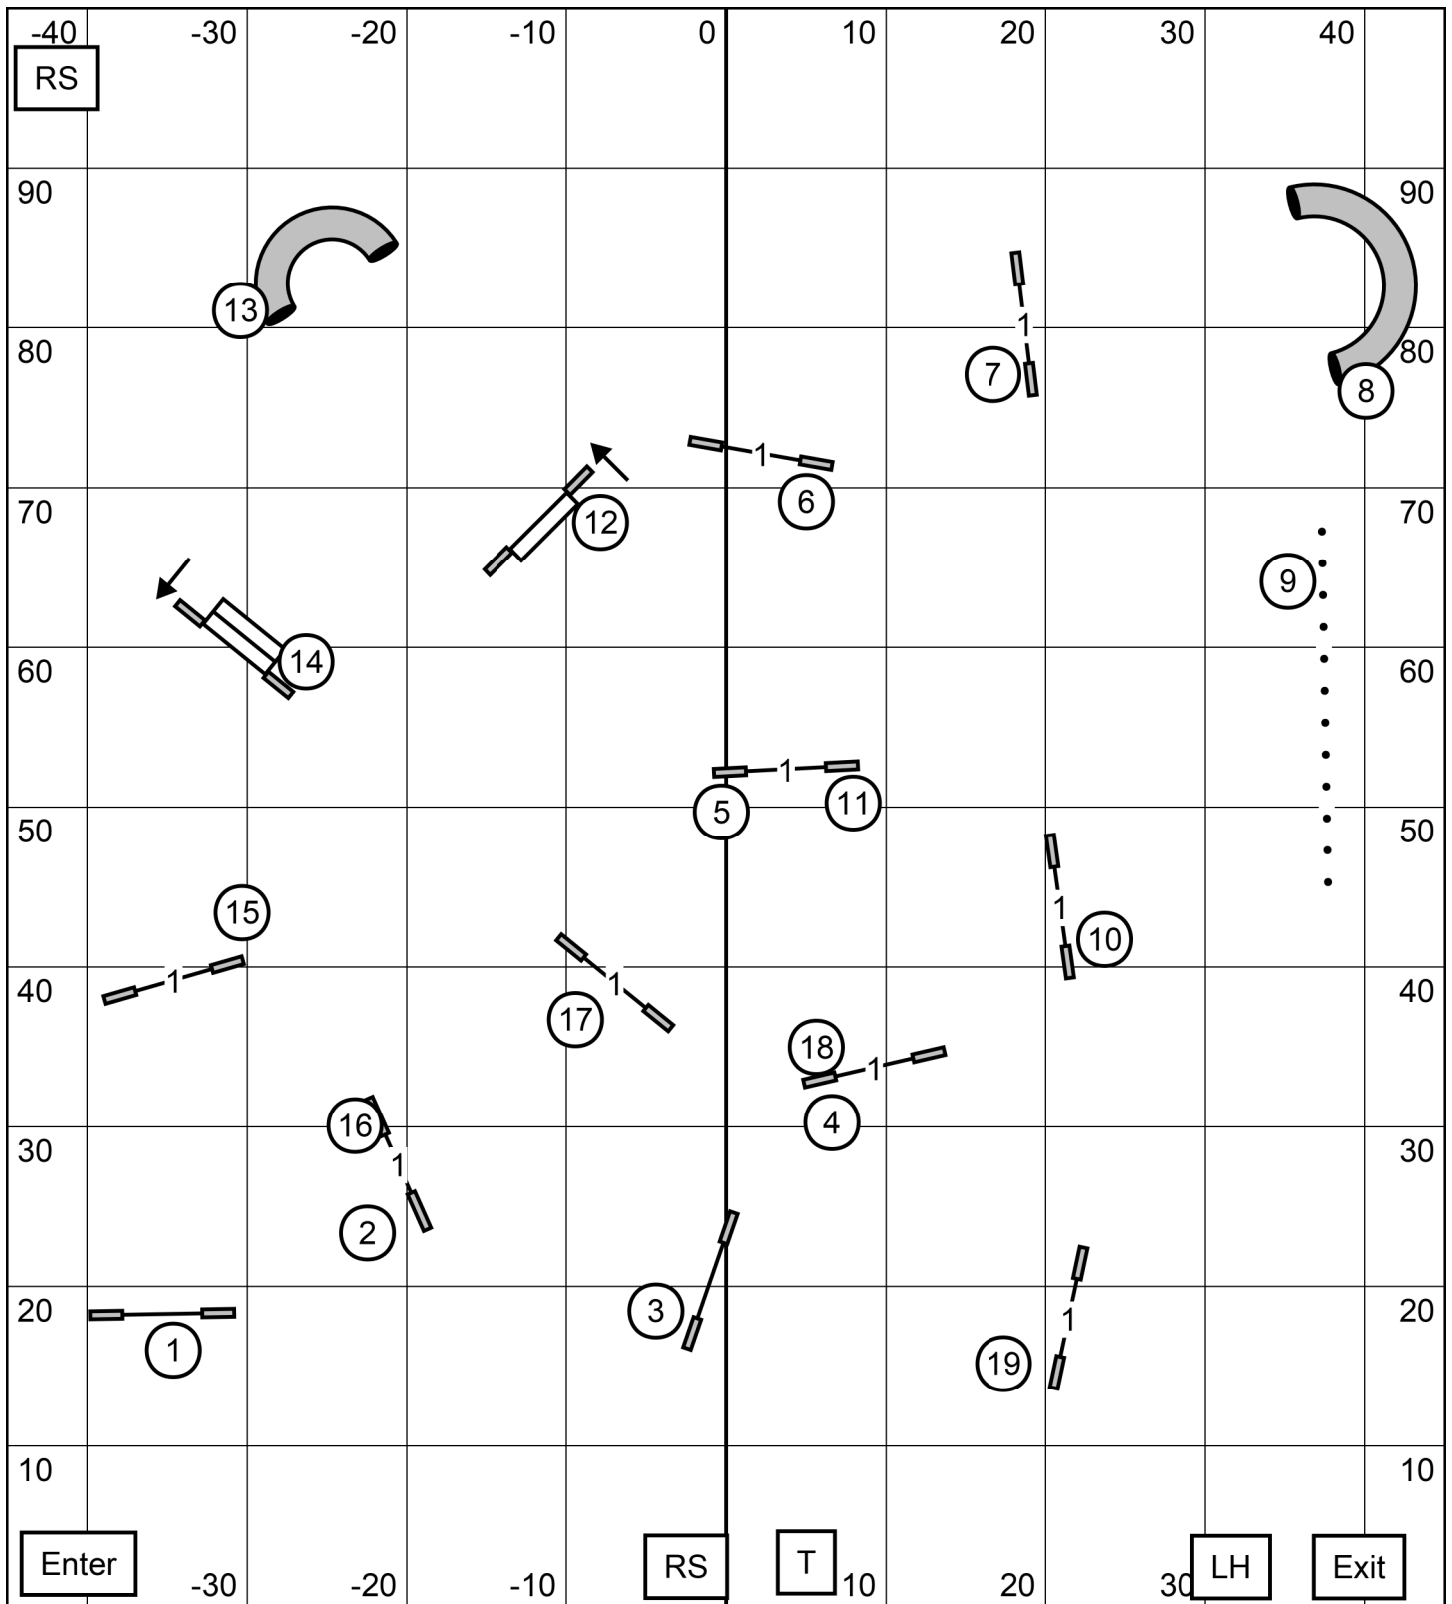

EXC/MST

Burlington Obedience Training Club Burlington, VT
Inside on Turf Exc JWW 7/26/24 C Josling E-Timing

JWW