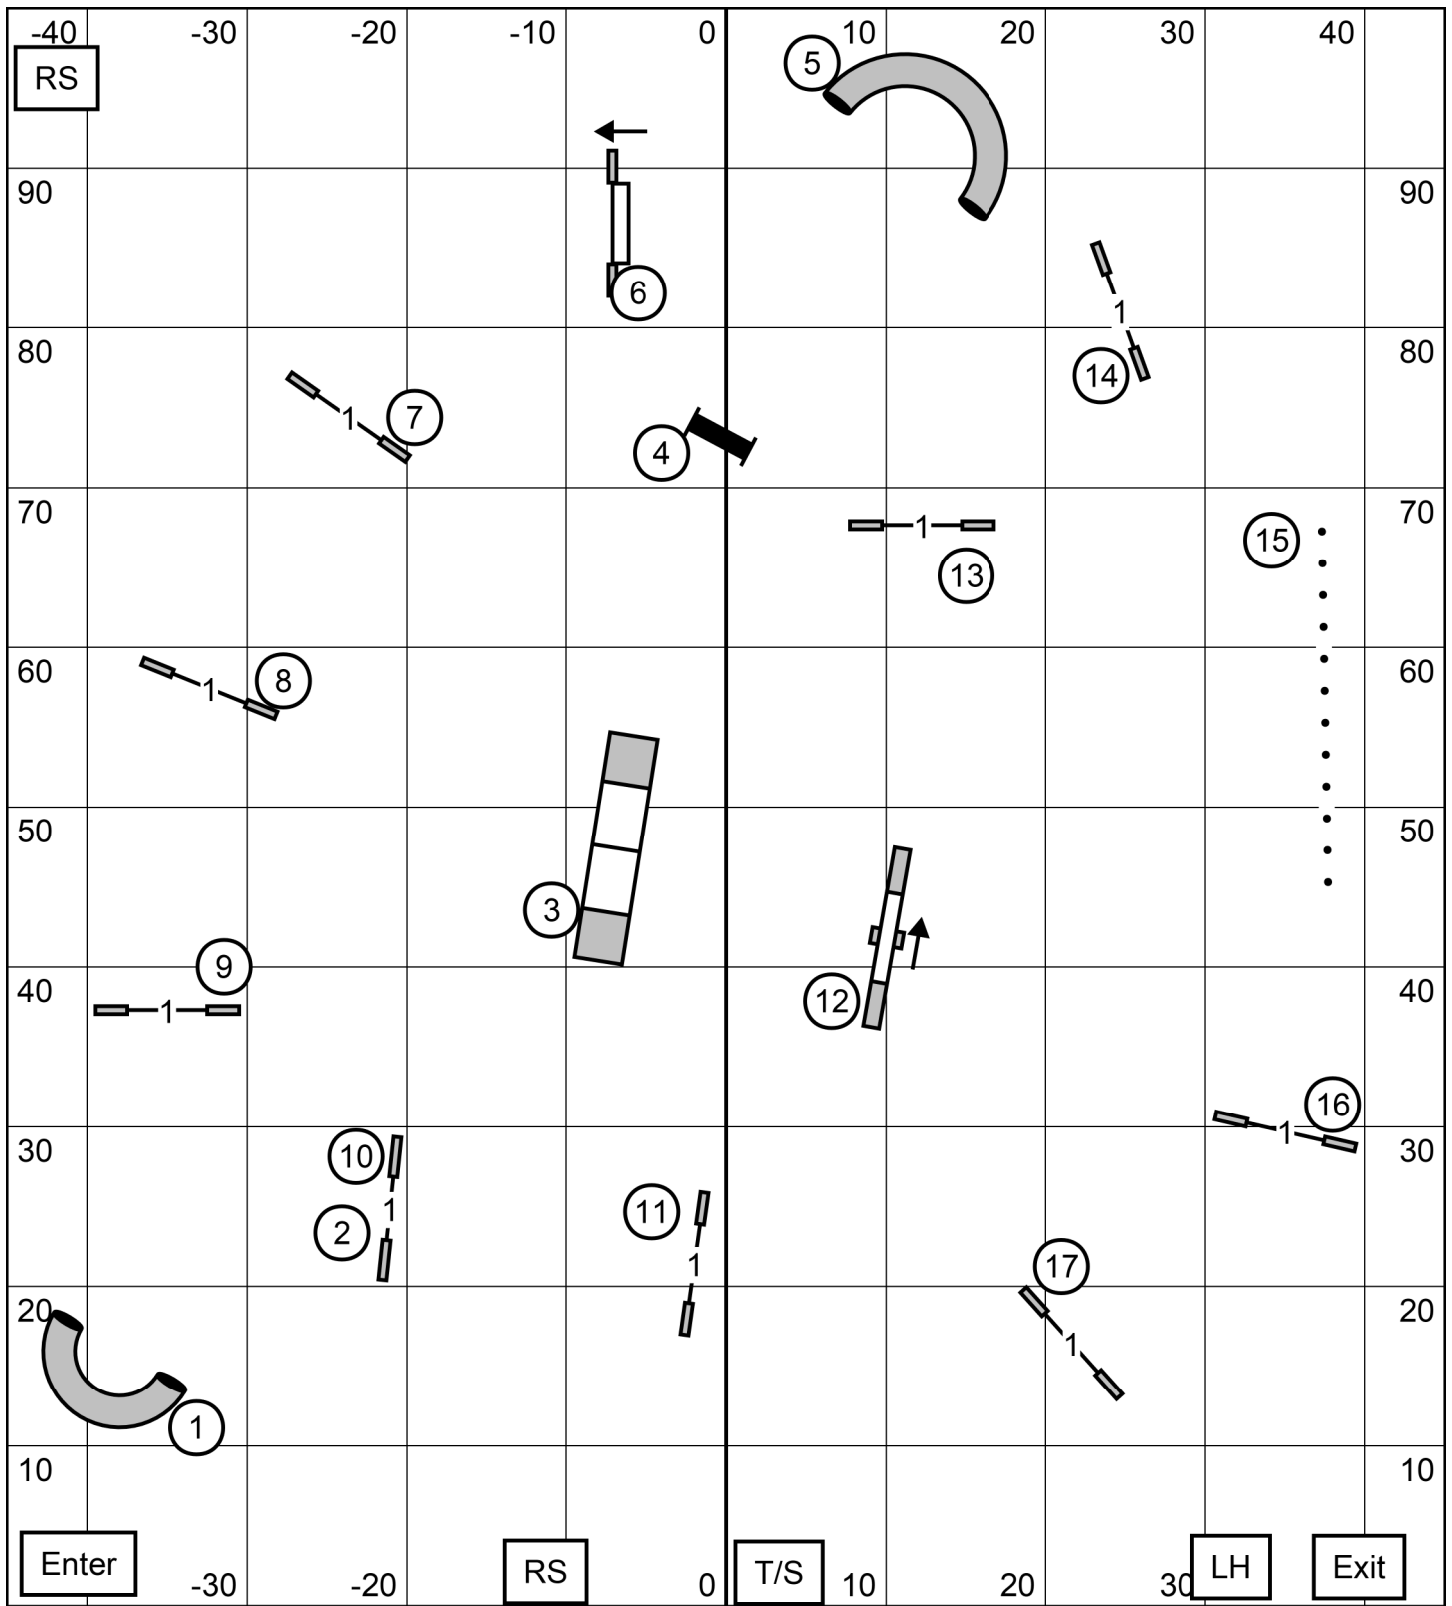

T2B

Burlington Obedience Training Club Burlington, VT
Inside on Turf T2B 7/26/24 C Josling E-Timing

T2B