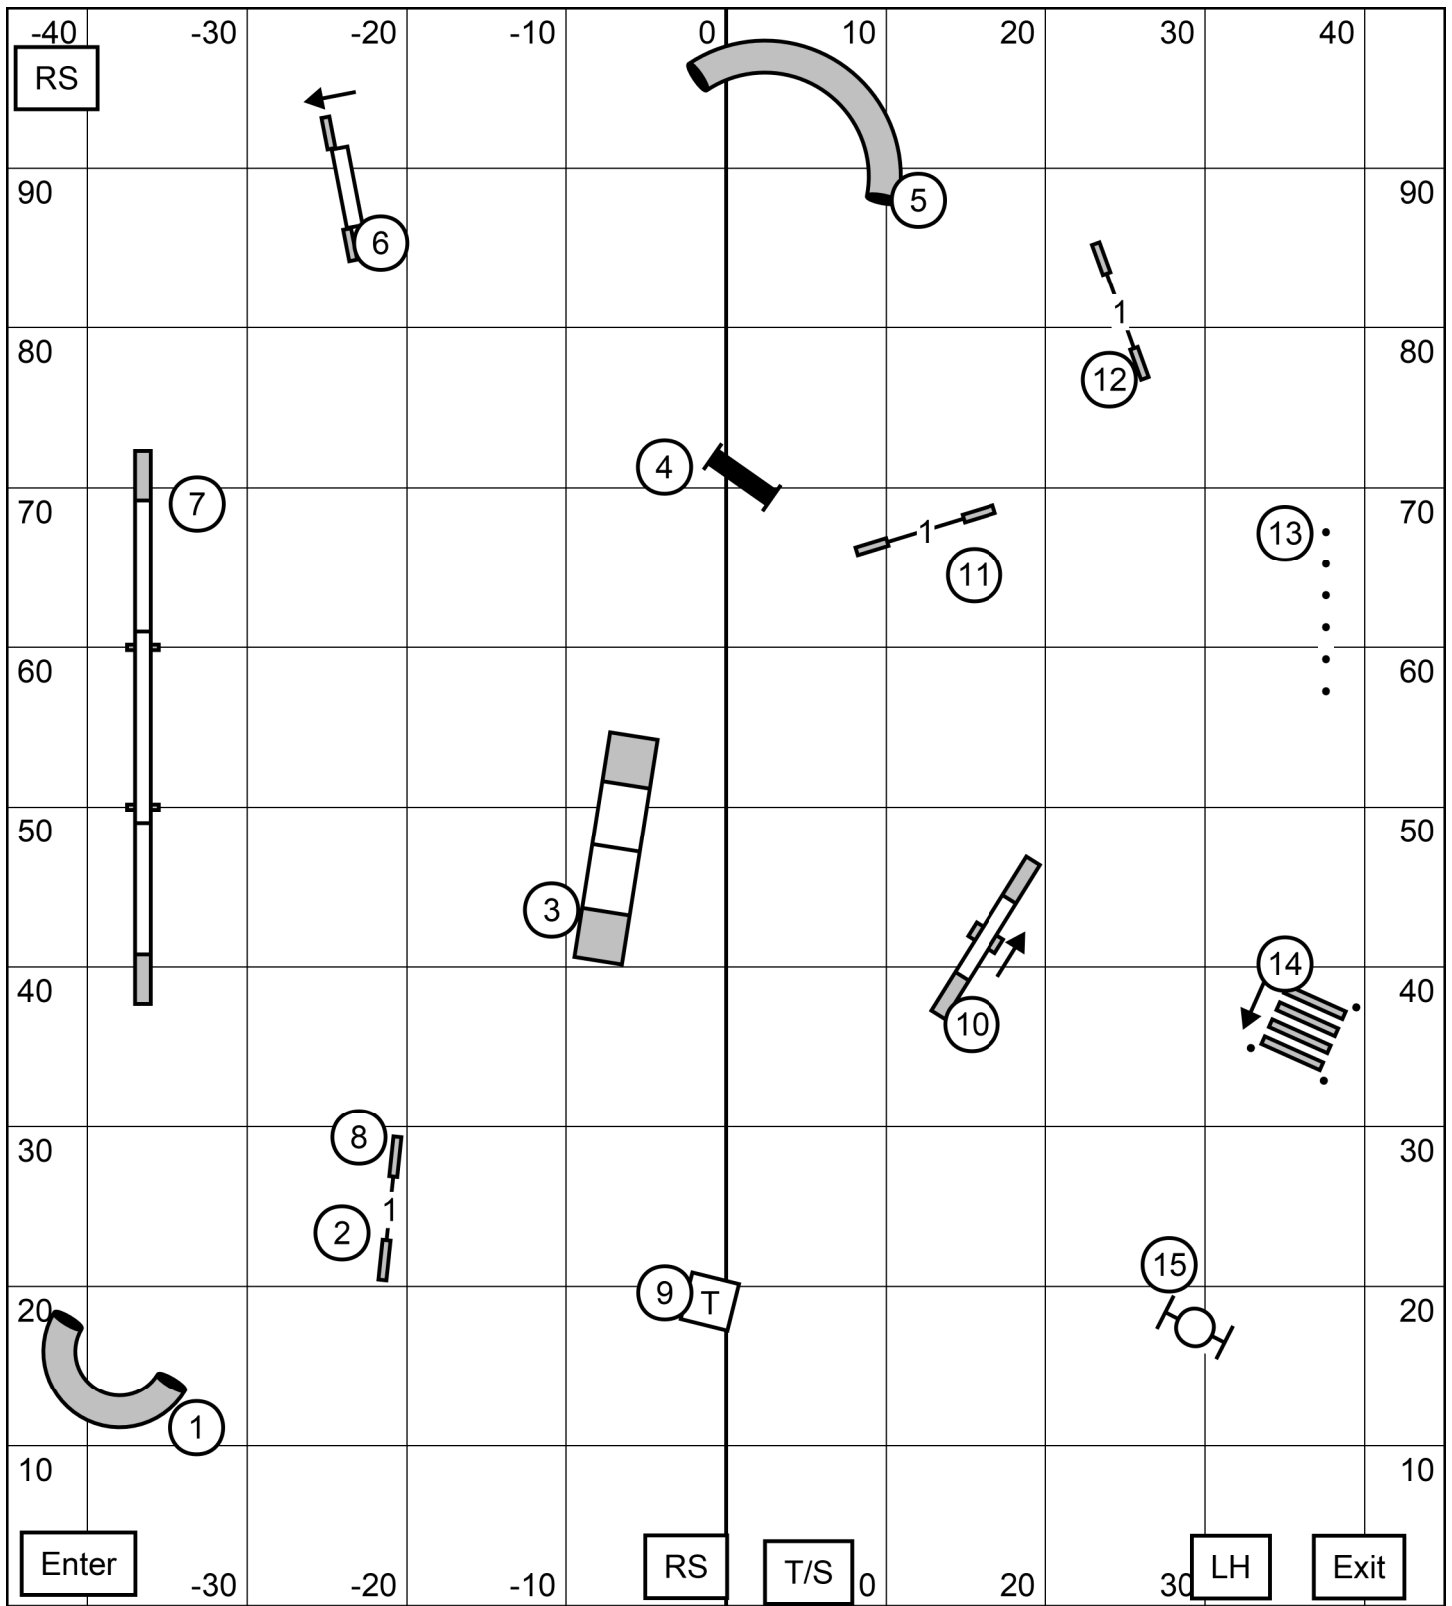

**PREM**

Burlington Obedience Training Club Burlington, VT  
 Inside on Turf Premier STD 7/26/24 C Josling E-Timing

**STD**

**EXC/MST**

Burlington Obedience Training Club Burlington, VT  
 Inside on Turf Exc STD 7/26/24 C Josling E-Timing

**STD**

**OPN**

Burlington Obedience Training Club Burlington, VT  
 Inside on Turf Open STD 7/26/24 C Josling E-Timing

**STD**

**NOVICE**

Burlington Obedience Training Club Burlington, VT  
 Inside on Turf Nov STD 7/26/24 C Josling E-Timing