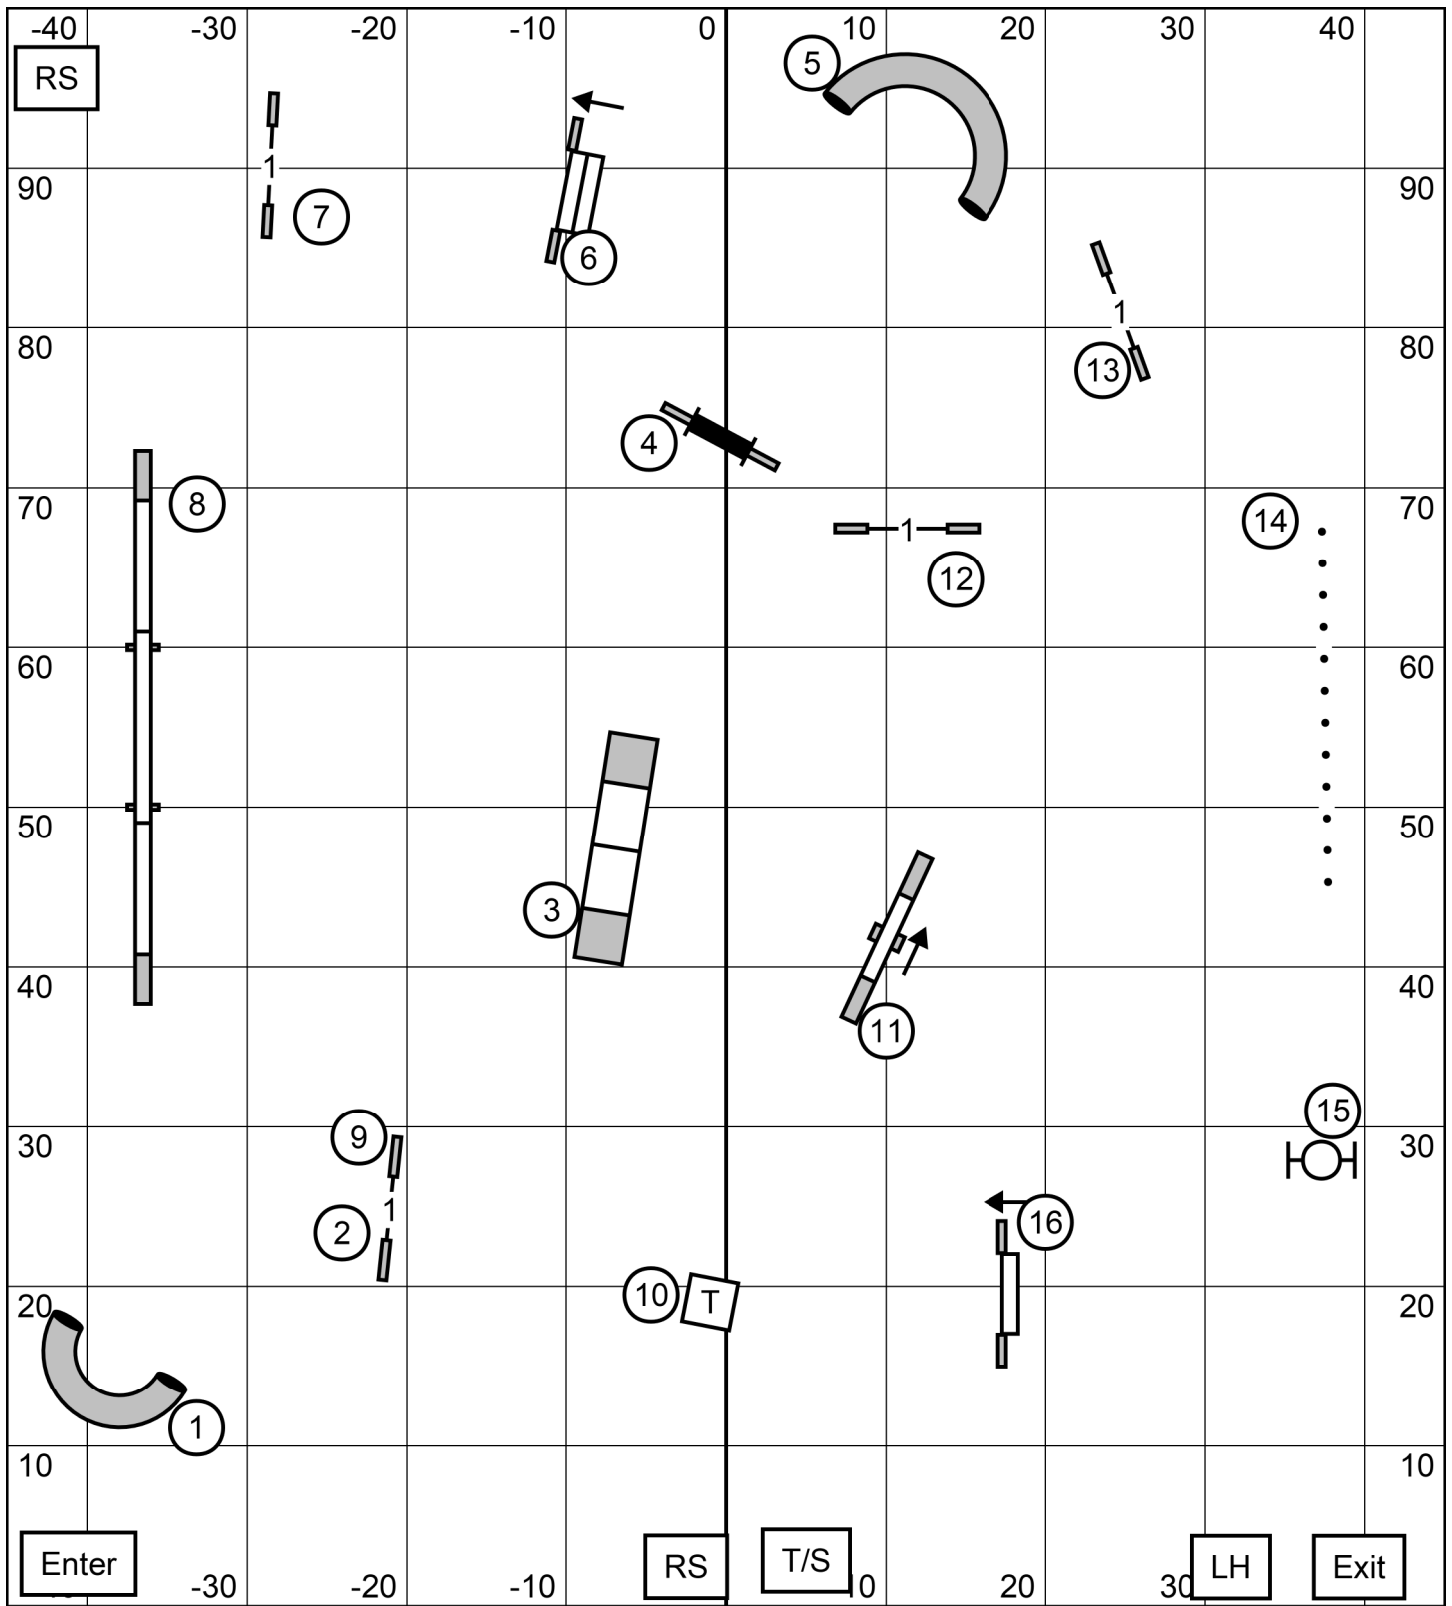

OPN

Burlington Obedience Training Club Burlington, VT
Inside on Turf Open STD 7/26/24 C Josling E-Timing

STD