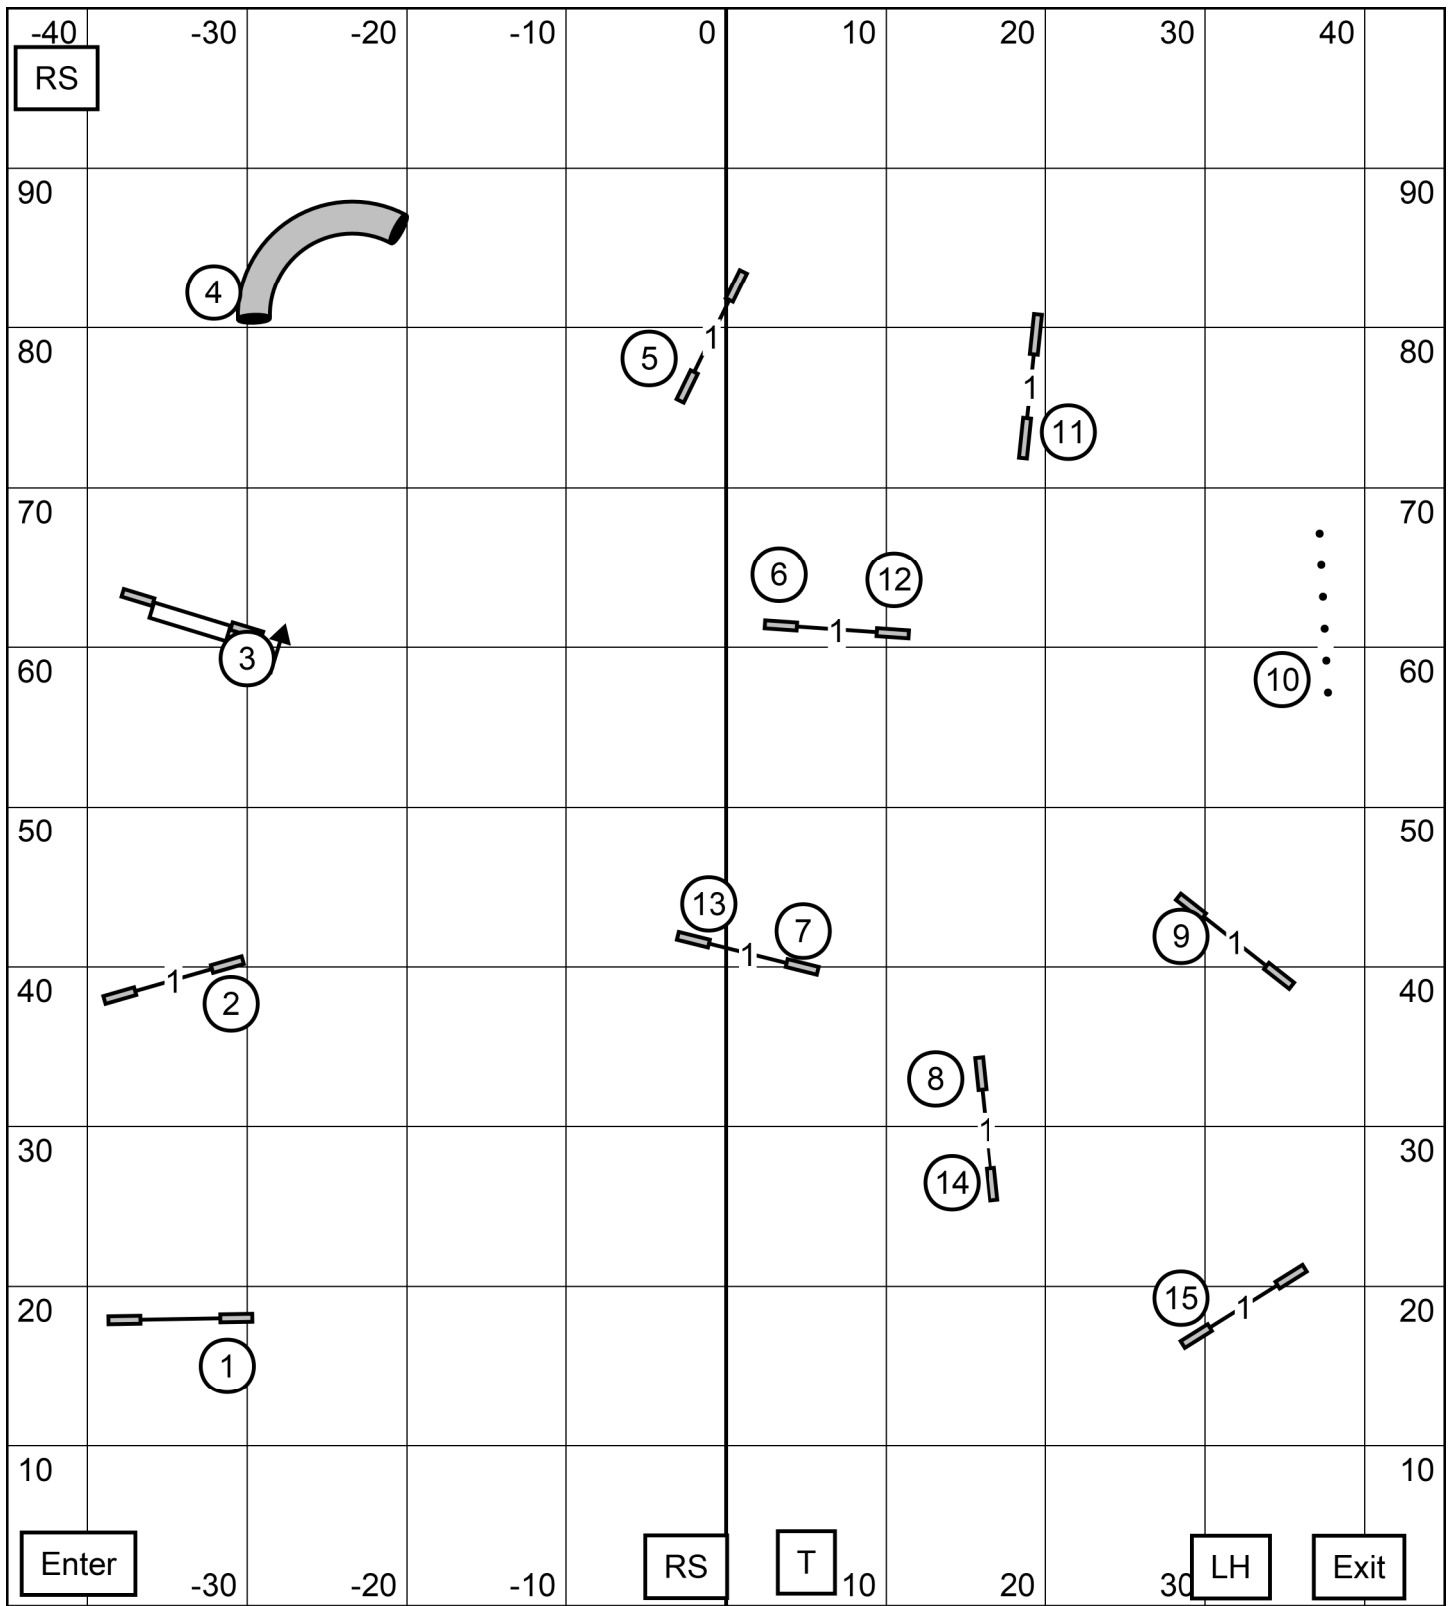

NOVICE

Burlington Obedience Training Club Burlington, VT
Inside on Turf Novice JWW 7/26/24 C Josling E-Timing

JWW