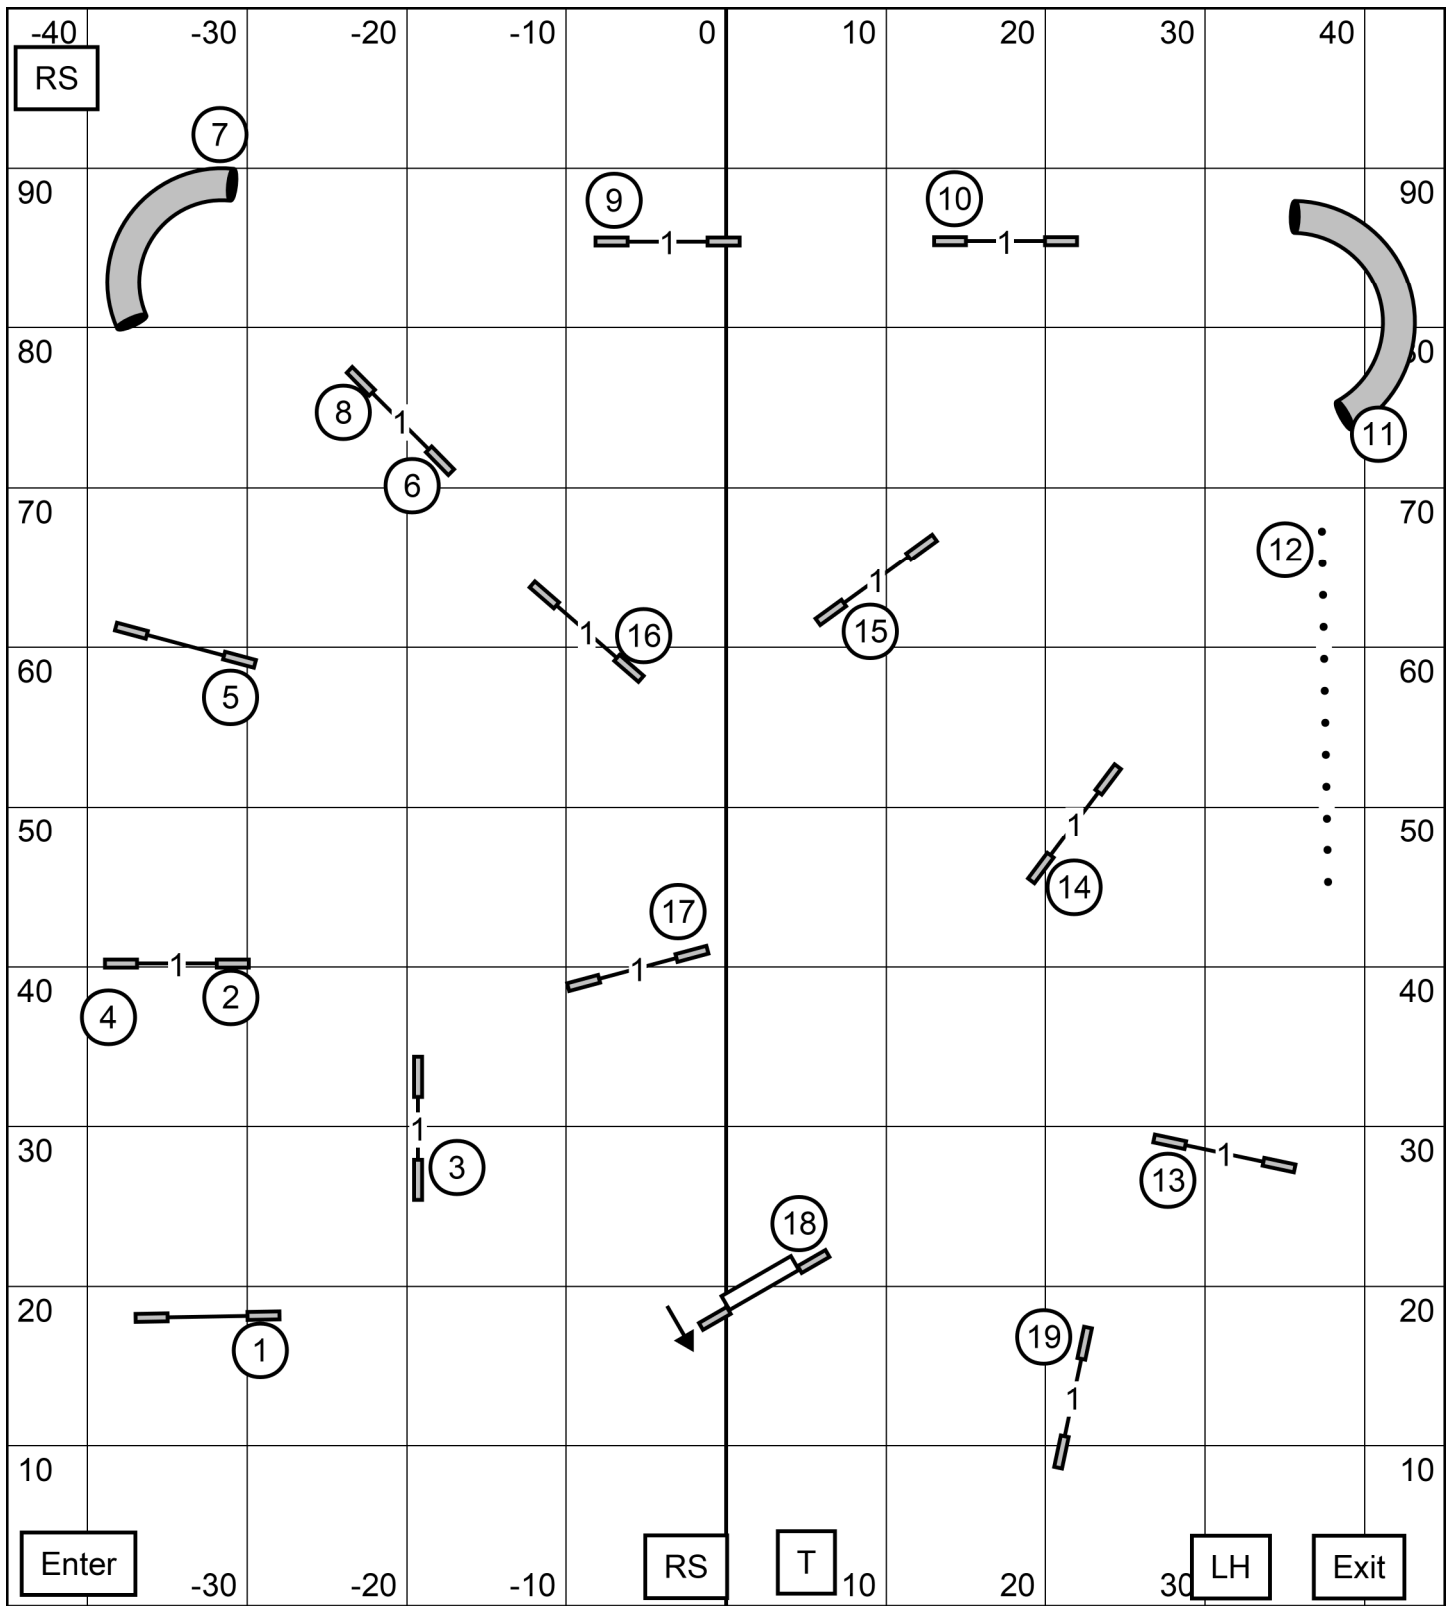

PREMIER

Burlington Obedience Training Club Burlington, VT
Inside on Turf Prem JWW 7/26/24 C Josling E-Timing

JWW