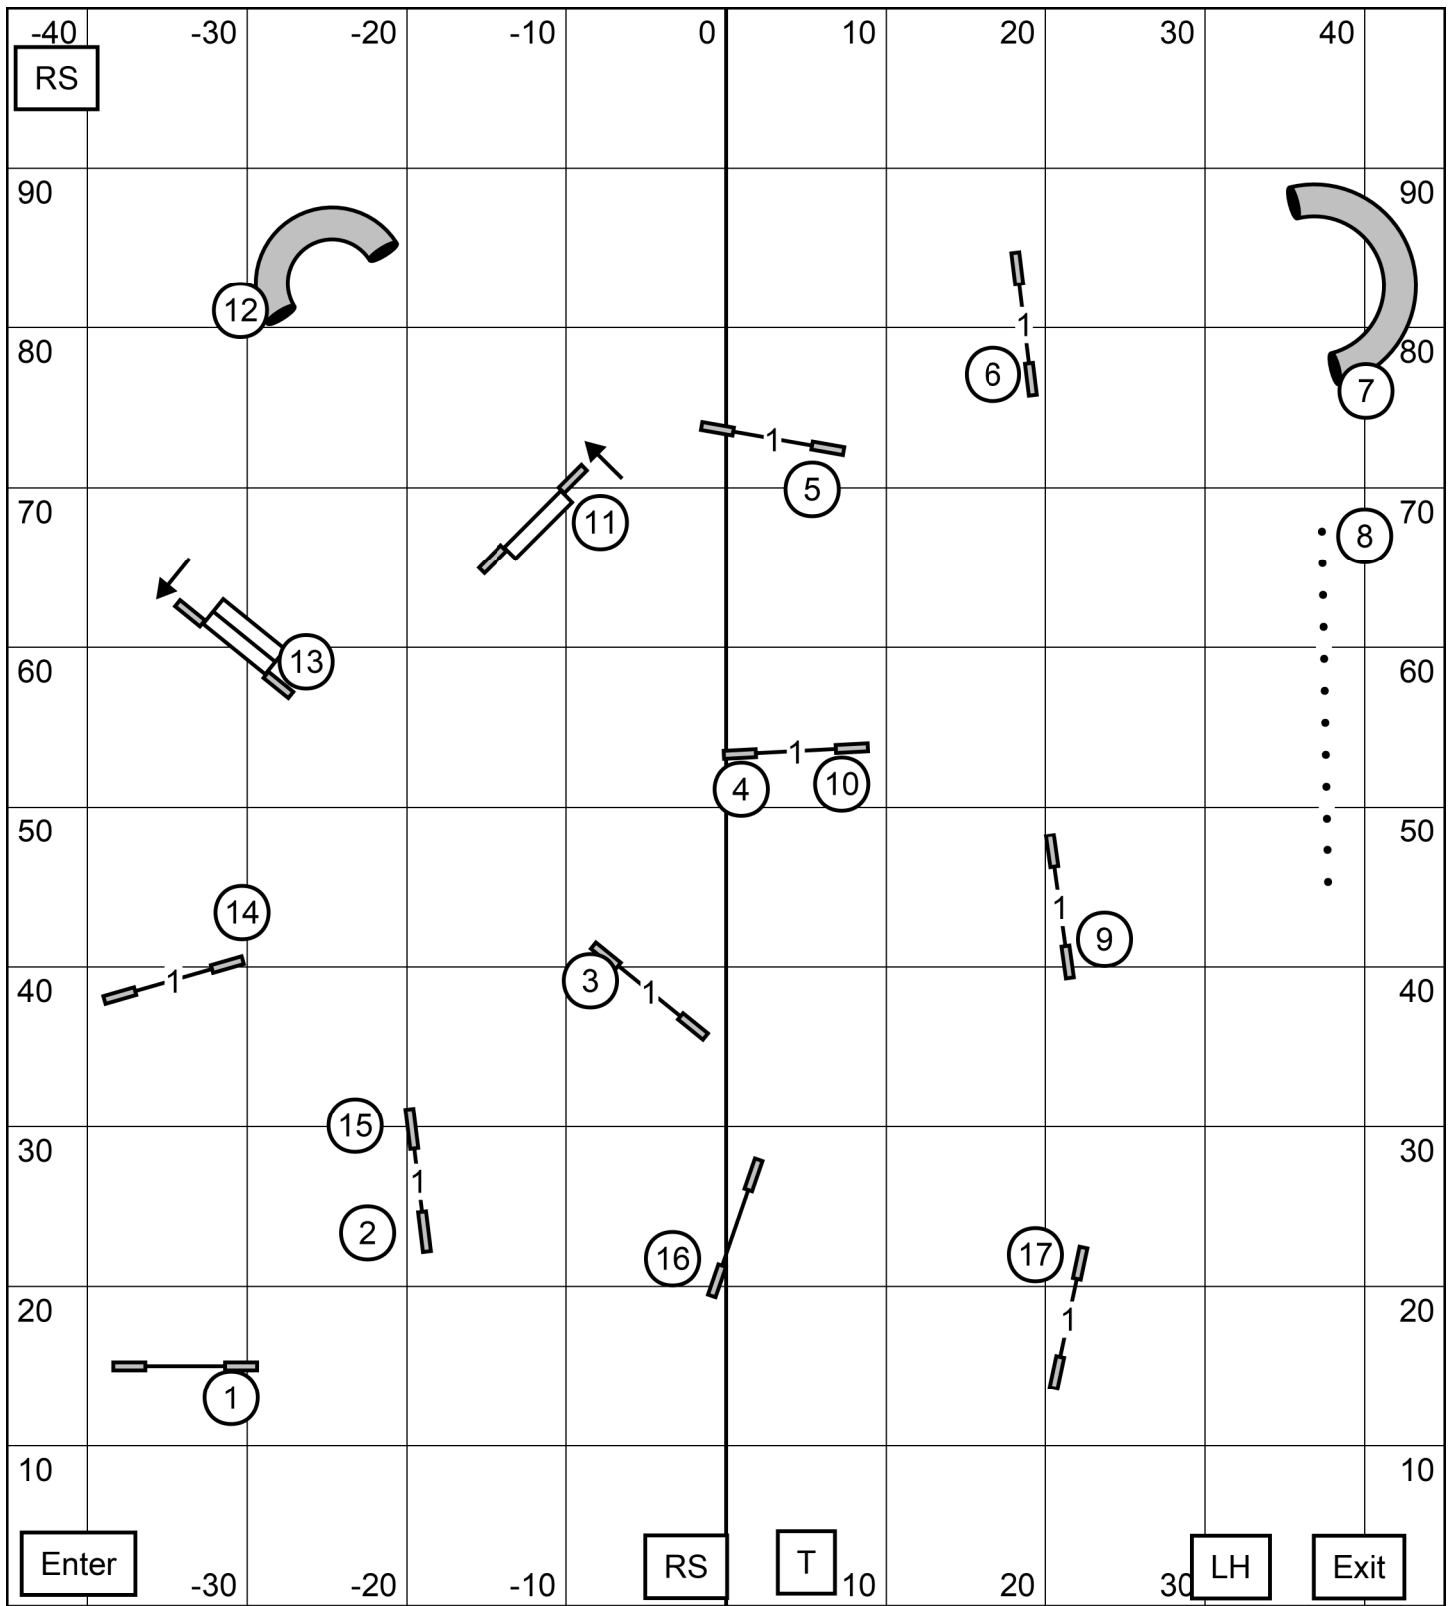

OPEN

Burlington Obedience Training Club Burlington, VT
Inside on Turf Open JWW 7/26/24 C Josling E-Timing

JWW